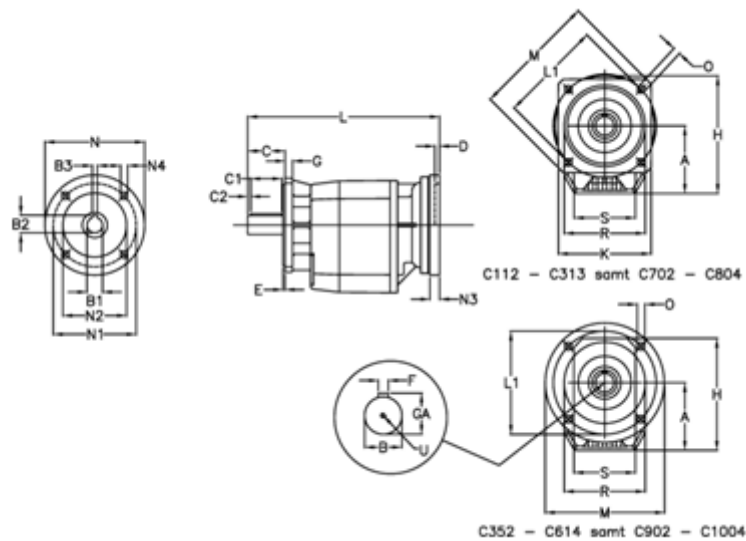

Article number: 40600833432430

Description: Helical gearbox
C804F-334,3-P80B5

Measures

A = 247.0	D = 4.0	L1 = 350	R = 320
B = 80	E = 5	M = 400	S = 300
B1 = 19	F = 22	N = 200	U = M20x42
B2 = 21.8	G = 20	N1 = 165	
B3 = 6	GA = 85.0	N2 = 130	
C = 140	H = 422.0	N3 = 0	
C1 = 110	K = 350	N4 = M10x12	
C2 = 15	L = 596.0	O = 18.0	